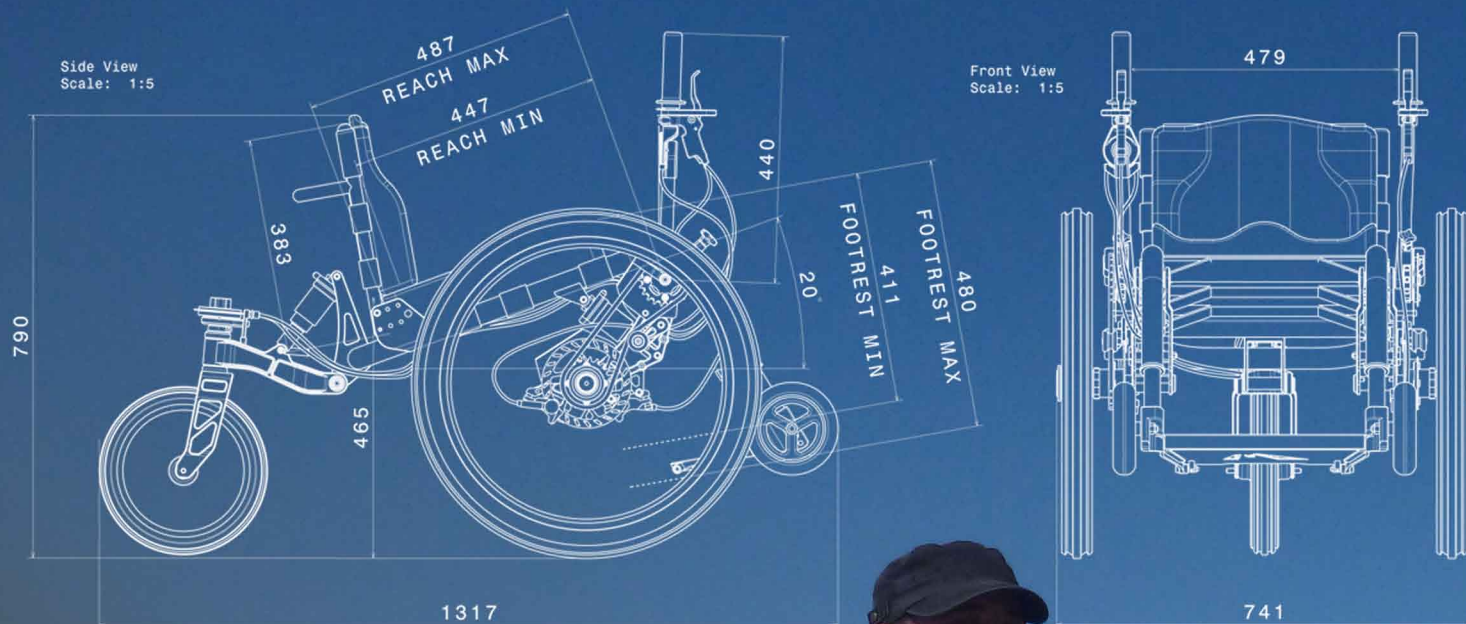

Technical Specification - Data Sheet

(All dimensions are in mm)

Total Weight of Trike	20 kg
Designed Max Weight of Rider	100 kg
Mountain Bike Wheel Size	24 inch
Seat Cushion Width	400 mm
Seat Height from Ground	465 mm
Seat Back Height	383 mm
Seat Angle	20 degrees
Seat Cushion	Removable Foam Cushion
Max and Min Footrest Height	411 - 480 mm
Max and Min Seat Length	447 - 487 mm
Seat Lap Belt	Optional Extra (No Charge)
Footstraps	Optional Extra (No Charge)
All Weather Hydraulic Brakes	Included as Standard